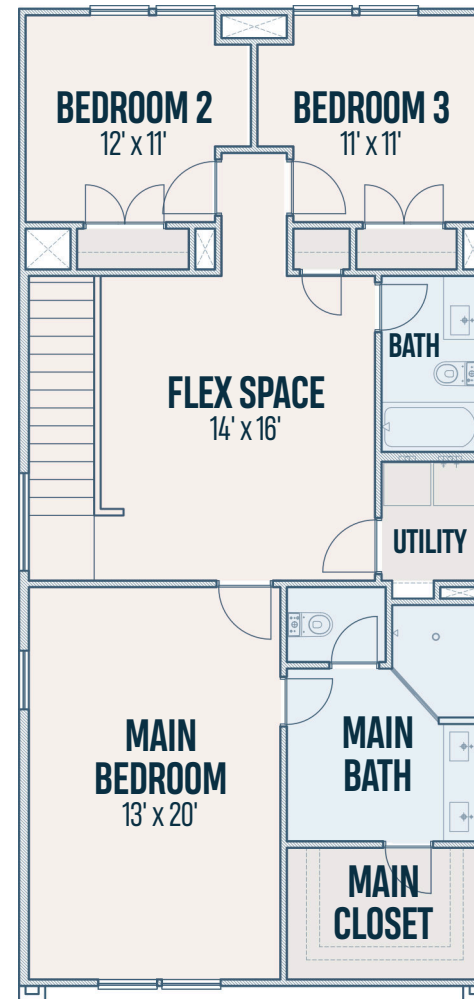

3
BEDROOMS
2.5
BATHROOMS
1
FLEX ROOM
1,470
SQUARE FEET

FIRST FLOOR

SECOND FLOOR

3
BEDROOMS
2.5
BATHROOMS
1
FLEX ROOM
1,637
SQUARE FEET

FIRST FLOOR

SECOND FLOOR

3
BEDROOMS
2.5
BATHROOMS
1
FLEX ROOM
1,800
SQUARE FEET

FIRST FLOOR

SECOND FLOOR

UPGRADE MAIN SHOWER