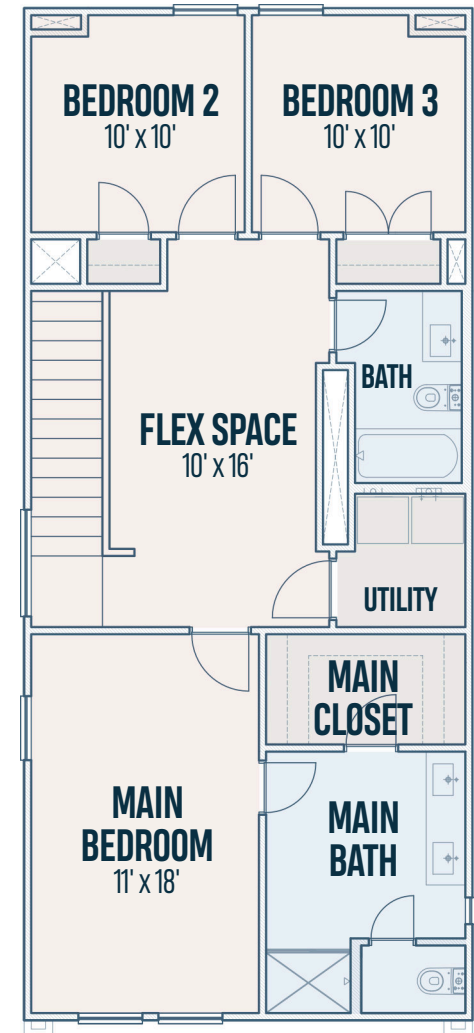

3
BEDROOMS
2.5
BATHROOMS
1
FLEX ROOM
1,470
SQUARE FEET

FIRST FLOOR

SECOND FLOOR

3
BEDROOMS
2.5
BATHROOMS
1
FLEX ROOM
1,637
SQUARE FEET

FIRST FLOOR

SECOND FLOOR

3
BEDROOMS
2.5
BATHROOMS
1
FLEX ROOM
1,800
SQUARE FEET

FIRST FLOOR

SECOND FLOOR

UPGRADE MAIN SHOWER