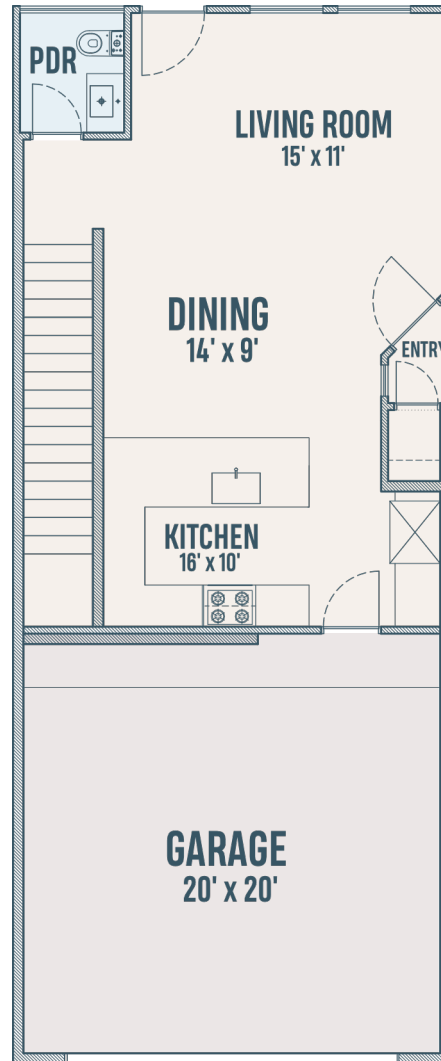

3
BEDROOMS
2.5
BATHROOMS
1
FLEX ROOM
1,470
SQUARE FEET

FIRST FLOOR

SECOND FLOOR

3
BEDROOMS
2.5
BATHROOMS
1
FLEX ROOM
1,637
SQUARE FEET

FIRST FLOOR

SECOND FLOOR

3
BEDROOMS
2.5
BATHROOMS
1
FLEX ROOM
1,800
SQUARE FEET

FIRST FLOOR

SECOND FLOOR

UPGRADE MAIN SHOWER