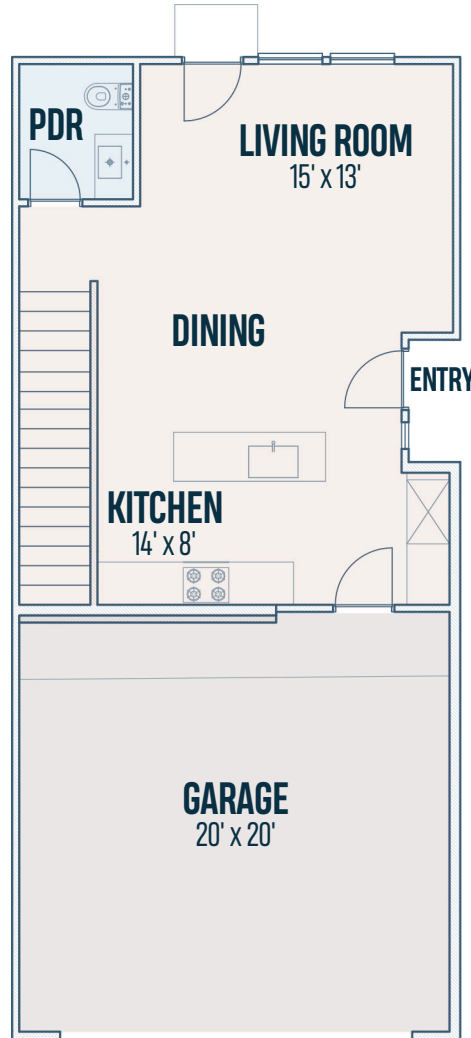

3
BEDROOMS
2.5
BATHROOMS
1
FLEX ROOM
1,470
SQUARE FEET

FIRST FLOOR

SECOND FLOOR

3
BEDROOMS
2.5
BATHROOMS
1
FLEX ROOM
1,637
SQUARE FEET

FIRST FLOOR

SECOND FLOOR

3
BEDROOMS
2.5
BATHROOMS
1
FLEX ROOM
1,800
SQUARE FEET

FIRST FLOOR

SECOND FLOOR

UPGRADE MAIN SHOWER