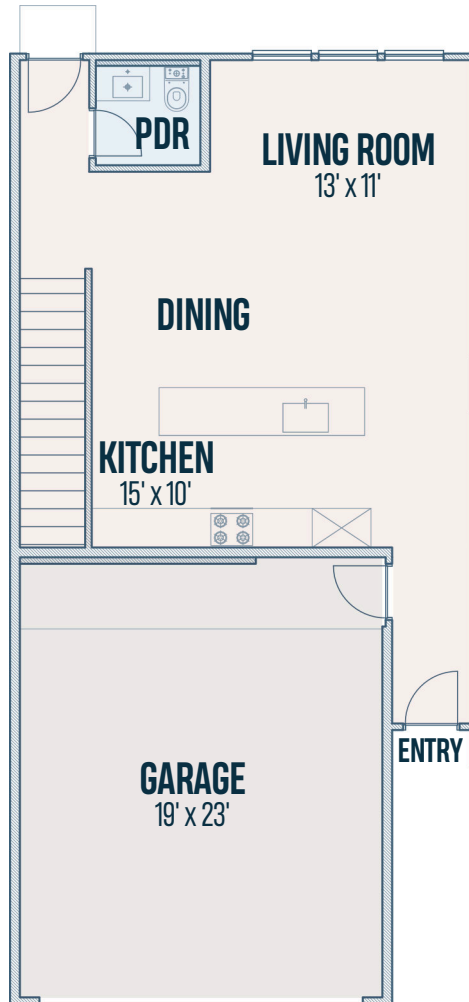

3
BEDROOMS
2.5
BATHROOMS
1
FLEX ROOM
1,470
SQUARE FEET

FIRST FLOOR

SECOND FLOOR

3
BEDROOMS
2.5
BATHROOMS
1
FLEX ROOM
1,637
SQUARE FEET

FIRST FLOOR

SECOND FLOOR

3
BEDROOMS
2.5
BATHROOMS
1
FLEX ROOM
1,800
SQUARE FEET

FIRST FLOOR

SECOND FLOOR

UPGRADE MAIN SHOWER