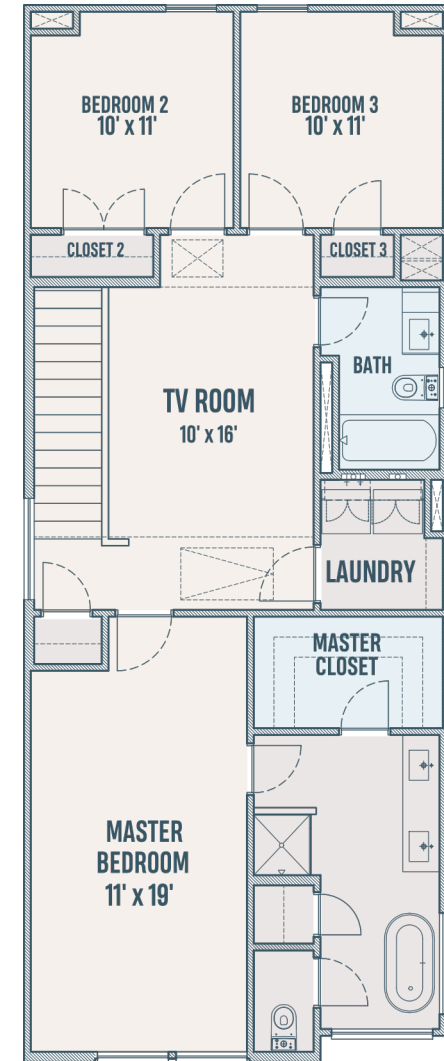

3
BEDROOMS
2.5
BATHROOMS
1
FLEX ROOM
1,470
SQUARE FEET

FIRST FLOOR

SECOND FLOOR

3
BEDROOMS
2.5
BATHROOMS
1
FLEX ROOM
1,637
SQUARE FEET

FIRST FLOOR

SECOND FLOOR

3
BEDROOMS
2.5
BATHROOMS
1
FLEX ROOM
1,800
SQUARE FEET

FIRST FLOOR

SECOND FLOOR

UPGRADE MAIN SHOWER